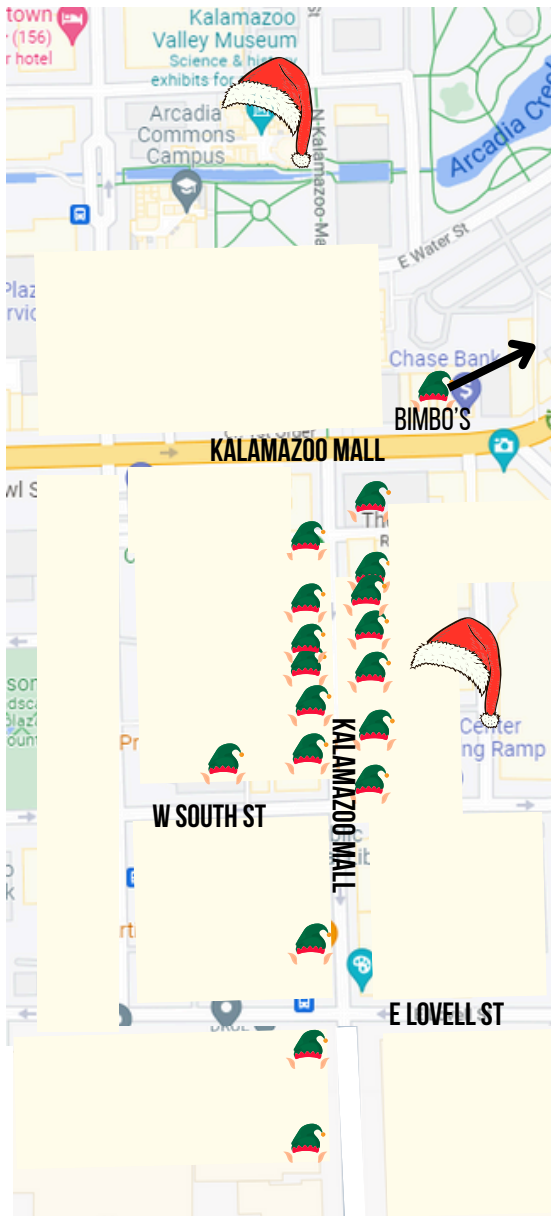

Lana's
Boutique

124 S Kalamazoo Mall

Matchhead
Coffee

209 S Kalamazoo Mall

The
Grazing
Table

402 S Kalamazoo Mall

Spice & Tea
Merchants
Kalamazoo

245 S Kalamazoo Mall

Terrapin
Worldwide
Imports

237 S Kalamazoo Mall

Honore
Salon

146 S Kalamazoo Mall

GAME RULES

Find the elf on the shelf at each location and have a store representative mark their space!

You need 5 filled spaces in a row: using stores & the free spots (straight or up/down) to be entered into the giveaway!

Once you have a row completed, turn it in to the box located at the information tent!

(info tent located outside City Centre on Kalamazoo Mall)

Santa's Elves will select a winner the week following the Maple Hill Holiday Parade!

Watch Social Media for announcement. (winner will also be notified via email)

Santa* Stops

Elf on the Shelf

*Santa will be at the Kalamazoo Valley Museum following the parade till 2 PM, then will be on Kalamazoo Mall in front of City Centre!